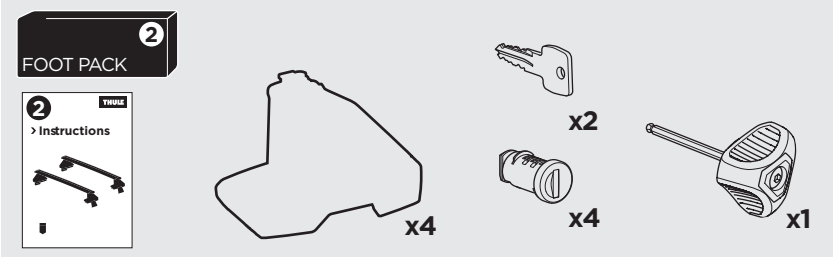

1

Kit 5133

HYUNDAI iX20, 5-dr Hatchback, 10-
KIA Venga, 5-dr Hatchback, 10-

ISO 11154-E

THULE WingBar Evo	THULE WingBar Edge	THULE WingBar	THULE SquareBar	Evo X (scale)	Edge X (scale)
HYUNDAI iX20, 5-dr Hatchback, 10-				44	I
KIA Venga, 5-dr Hatchback, 10-				43,5	J

THULE ProBar	THULE SlideBar	X (mm/inch)
HYUNDAI iX20, 5-dr Hatchback, 10-		1091 mm / 43"
KIA Venga, 5-dr Hatchback, 10-		1086 mm / 42 3/4"

THULE WingBar Evo	THULE WingBar Edge	THULE WingBar	THULE SquareBar	Evo Y (scale)	Edge Y (scale)
HYUNDAI iX20, 5-dr Hatchback, 10-				39	A
KIA Venga, 5-dr Hatchback, 10-				38,5	B

THULE ProBar	THULE SlideBar	Y (mm/inch)
HYUNDAI iX20, 5-dr Hatchback, 10-		1041 mm / 41"
KIA Venga, 5-dr Hatchback, 10-		1036 mm / 40 3/4"

	W (mm/inch)	Z (mm/inch)
HYUNDAI iX20, 5-dr Hatchback, 10-	620 mm / 24 3/8"	275 mm / 10 7/8"
KIA Venga, 5-dr Hatchback, 10-	710 mm / 28"	275 mm / 10 7/8"